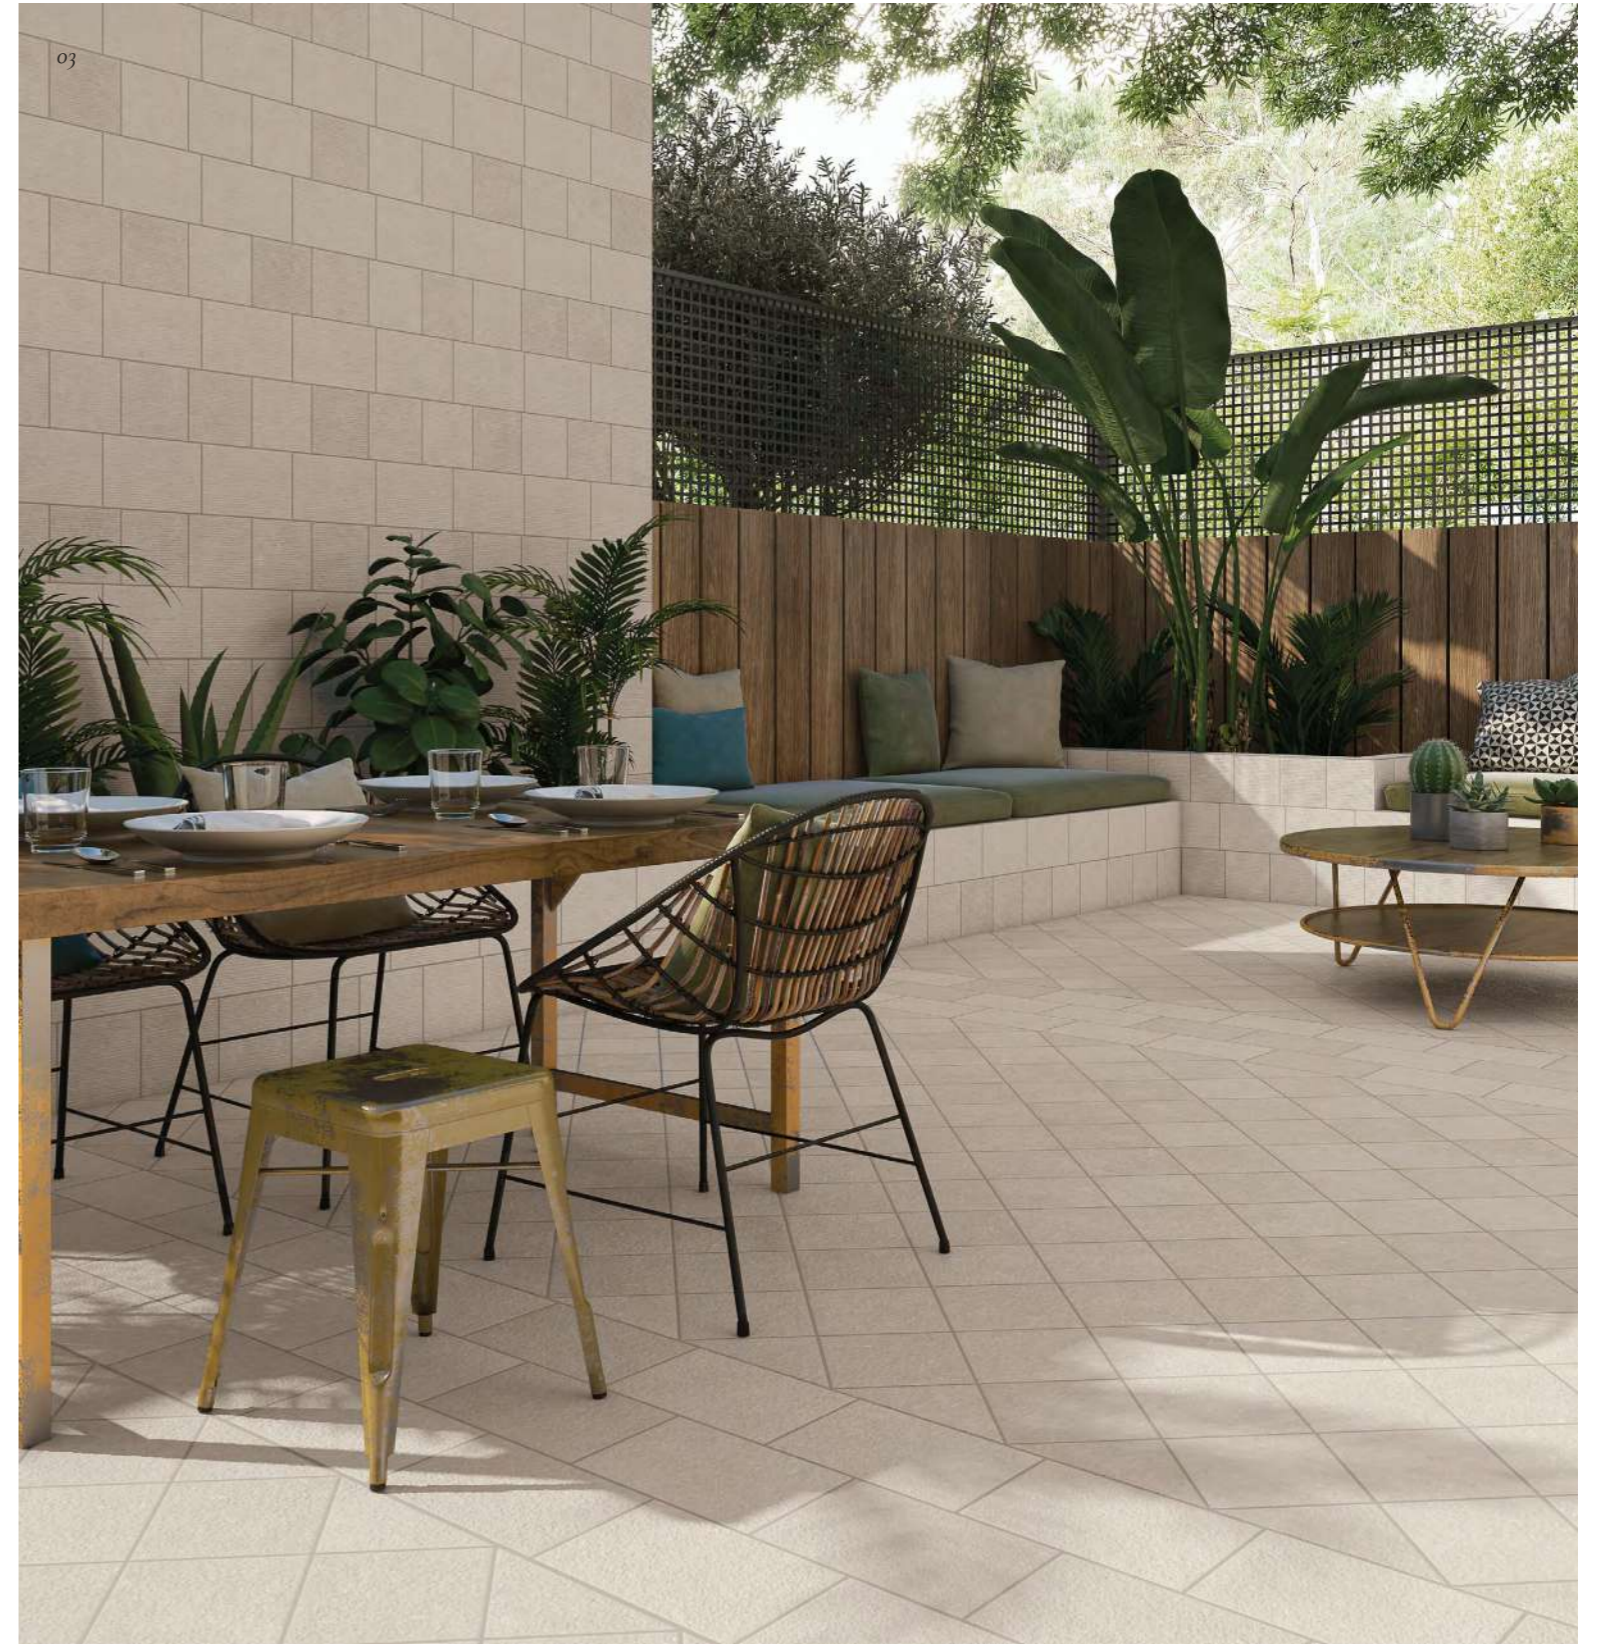

03 Lucca

Beige 20x20
Beige 20x30